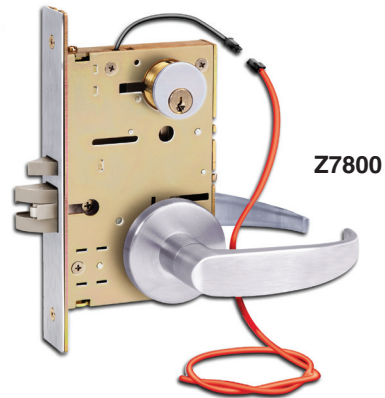

ACCESS CONTROL

ELECTRIFIED MORTISE LOCKSETS Z7800 SELECTRIC PRO SERIES

ACCESS CONTROL

1

DESCRIPTION

The **7800 Series** locksets are designed for the access control of openings in commercial, industrial and institutional facilities where code compliance, dependable operation and resistance to physical abuse is required.

FEATURES

- *New or retrofit application, replaces most mechanical locks*
- *Field selectable mode*
- *Field selectable function*
- *Field selectable voltage*
- *Field selectable handing*
- *Order with SDC trim or less trim. Compatible with Schlage trim provided by others*
- *Key latch retraction*

SPECIFICATIONS	
Supply Voltage	12/24 VDC
Supply Current	0.6 Amp @ 12 VDC, 0.3 Amp @ 24 VDC
Mode	Field Reversible, Failsafe/Failsecure
Door Thickness	1.75" (4.44 cm) standard
Door Preparation	ANSI A156.13
Latch Bolt	0.75" (1.9 cm) anti-friction bolt with auxiliary deadlatch
Strike	4.87" (12.9 cm) standard
Key Override	6 PIN, 1.25" Mortise cylinder with Schlage 'C' Keyway (optional)
Backset	2.75" (6.98 cm)
Warranty	1 year

Example: Z7830-L-Q-G Locked both sides, left hand, dull chrome finish, galaxy rose.